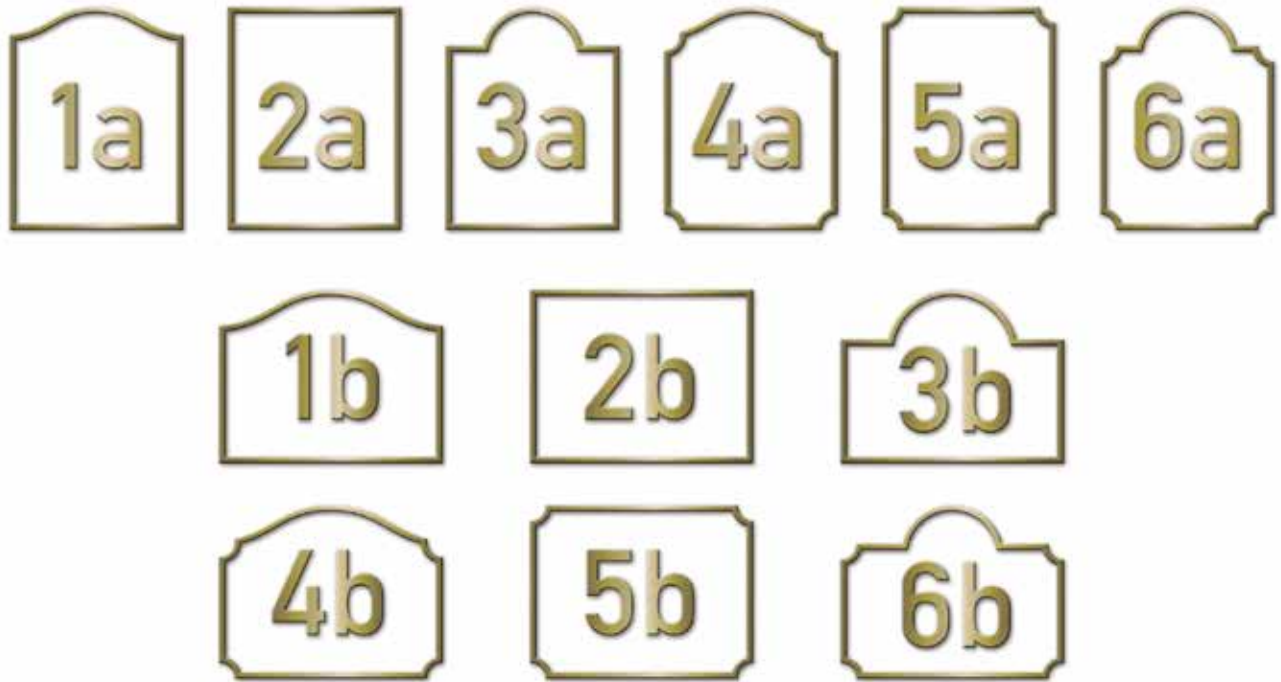

WAYFINDING

- Course & Facility Entrance Signs
- Course Wayfinding Packages
- Parking Lot & Roadway Identification
- Interior & Exterior Clubhouse Signage

WAYFINDING

WAYFINDING

WAYFINDING

	ALUMINUM	BRONZE/ COPPER
26"x20"	\$1,016	\$1,658
28"x22"	\$1,203	\$1,964
30"x24"	\$1,250	\$2,042
40"x28"	\$1,967	\$3,210
48"x36"	\$3,450	\$5,622
60"x42"	\$5,234	\$8,687

**Custom shapes & sizes available. Contact us for more info.*

WAYFINDING

WAYFINDING

	ALUMINUM	BRONZE/ COPPER
10"x14"	\$276	\$452
12"x16"	\$370	\$603
14"x20"	\$479	\$782
16"x22"	\$668	\$1,090
18"x24"	\$749	\$1,222