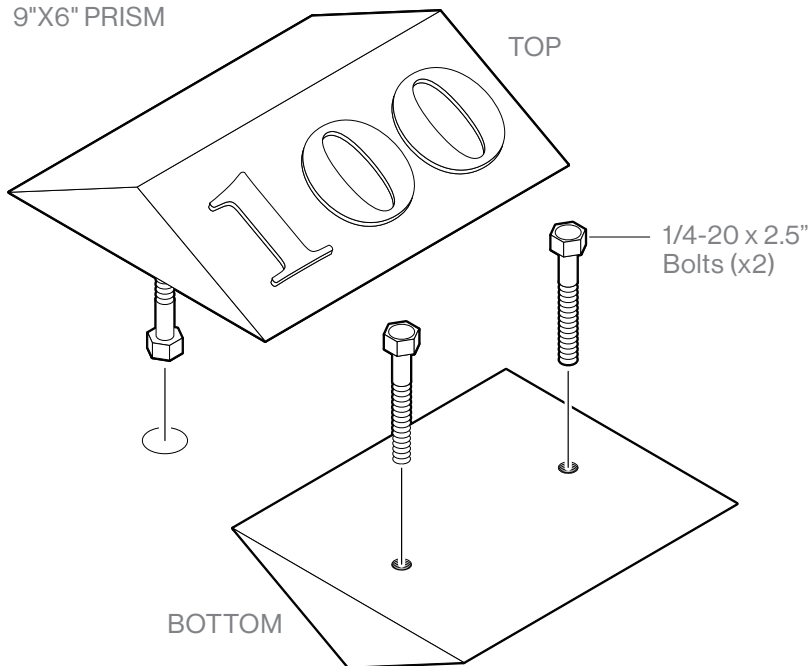

9"X6" PRISM

Cart Prisms