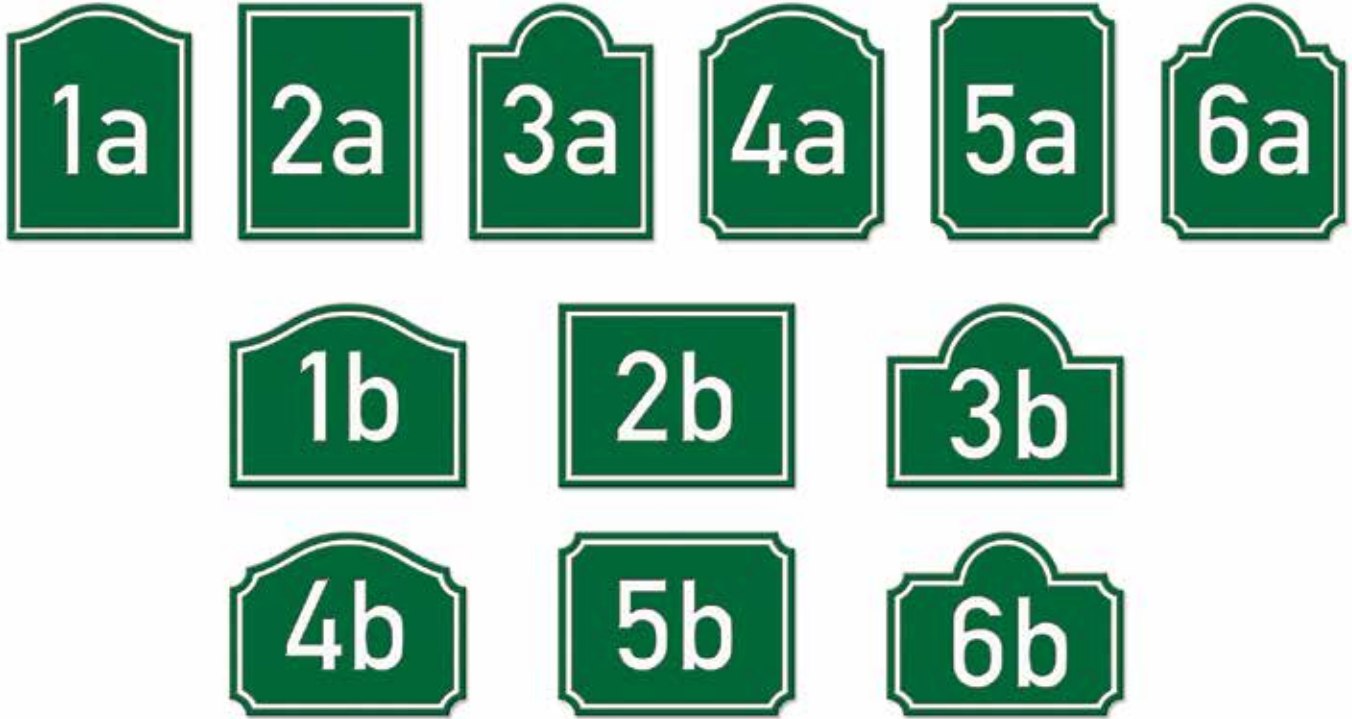

ENTRANCE SIGNS

ENTRANCE SIGNS

	PRICE
42" x 50"	\$983
44" x 60"	\$1,236
46" x 72"	\$1,550
46" x 94"	\$2,023

ADD ONS
Colourfill (Logo or Sign)
Domed Acrylic Logo
Mounting

**Call for quote.*

WAYFINDING

	PRICE
10" x 14"	\$74
12" x 16"	\$102
12" x 18"	\$115

	PRICE
14" x 20"	\$149
16" x 22"	\$187
18" x 24"	\$229

**Custom shapes & sizes available. Contact us for more info.*

WAYFINDING

	PRICE
26" x 20"	\$278
28" x 22"	\$327
30" x 24"	\$382

	PRICE
40" x 28"	\$594
48" x 36"	\$912
60" x 42"	\$1,180