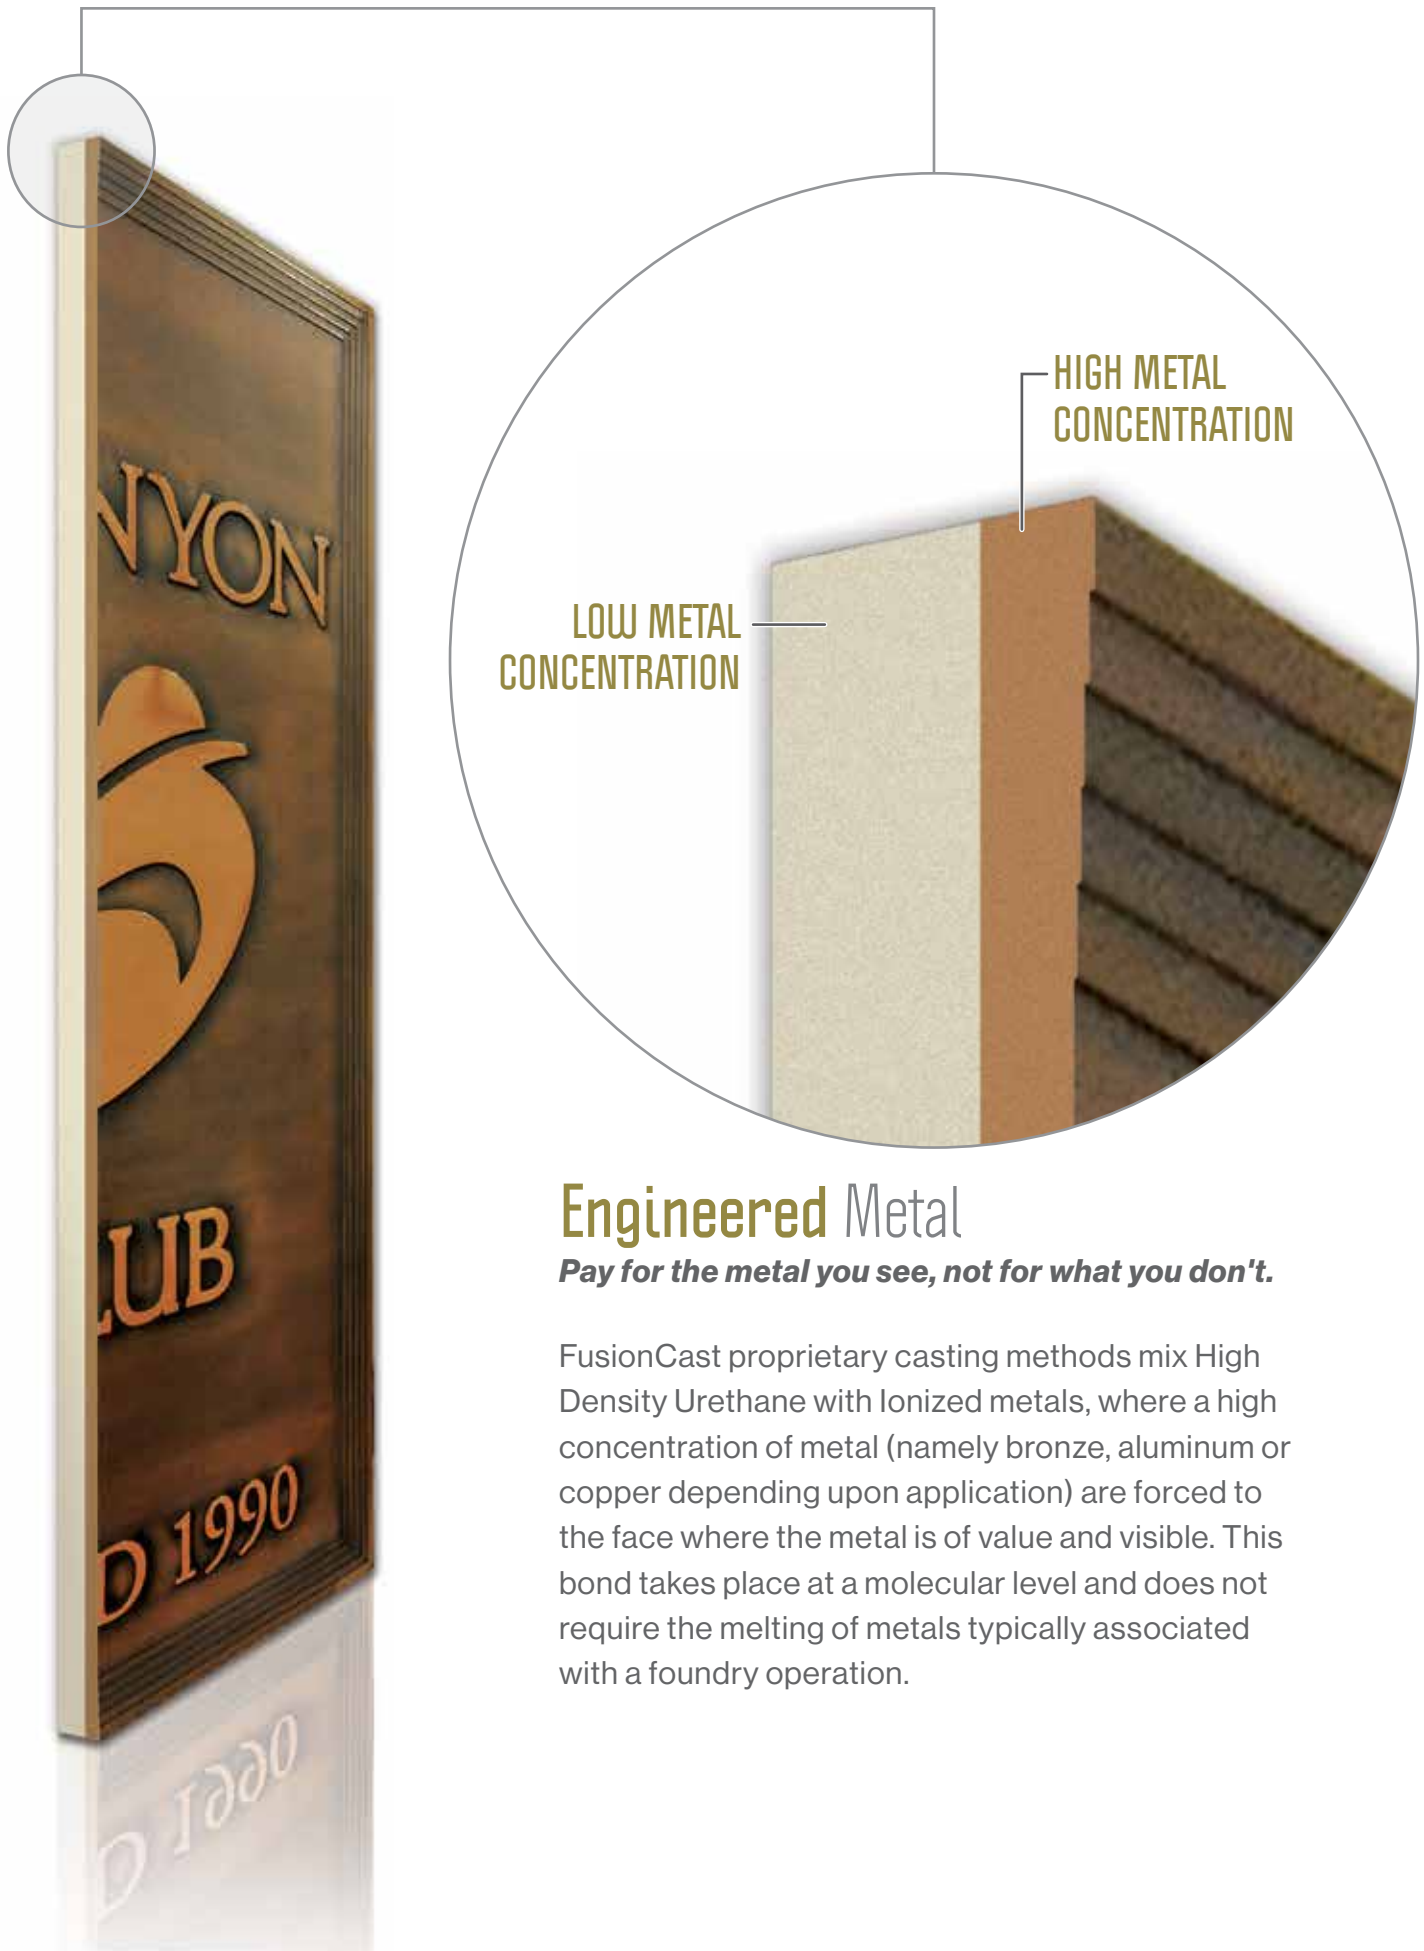

HIGH METAL CONCENTRATION

LOW METAL CONCENTRATION

Engineered Metal

Pay for the metal you see, not for what you don't.

FusionCast proprietary casting methods mix High Density Urethane with Ionized metals, where a high concentration of metal (namely bronze, aluminum or copper depending upon application) are forced to the face where the metal is of value and visible. This bond takes place at a molecular level and does not require the melting of metals typically associated with a foundry operation.