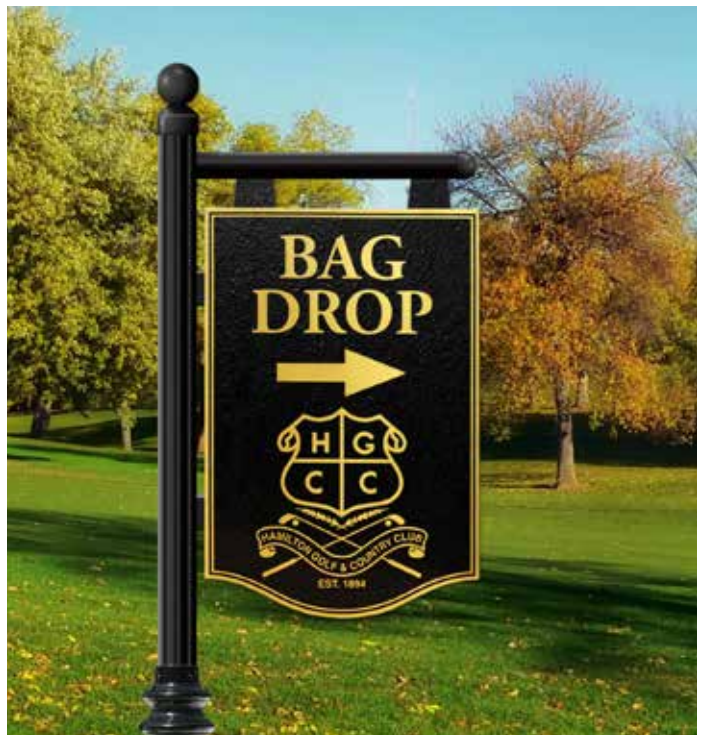

WAYFINDING