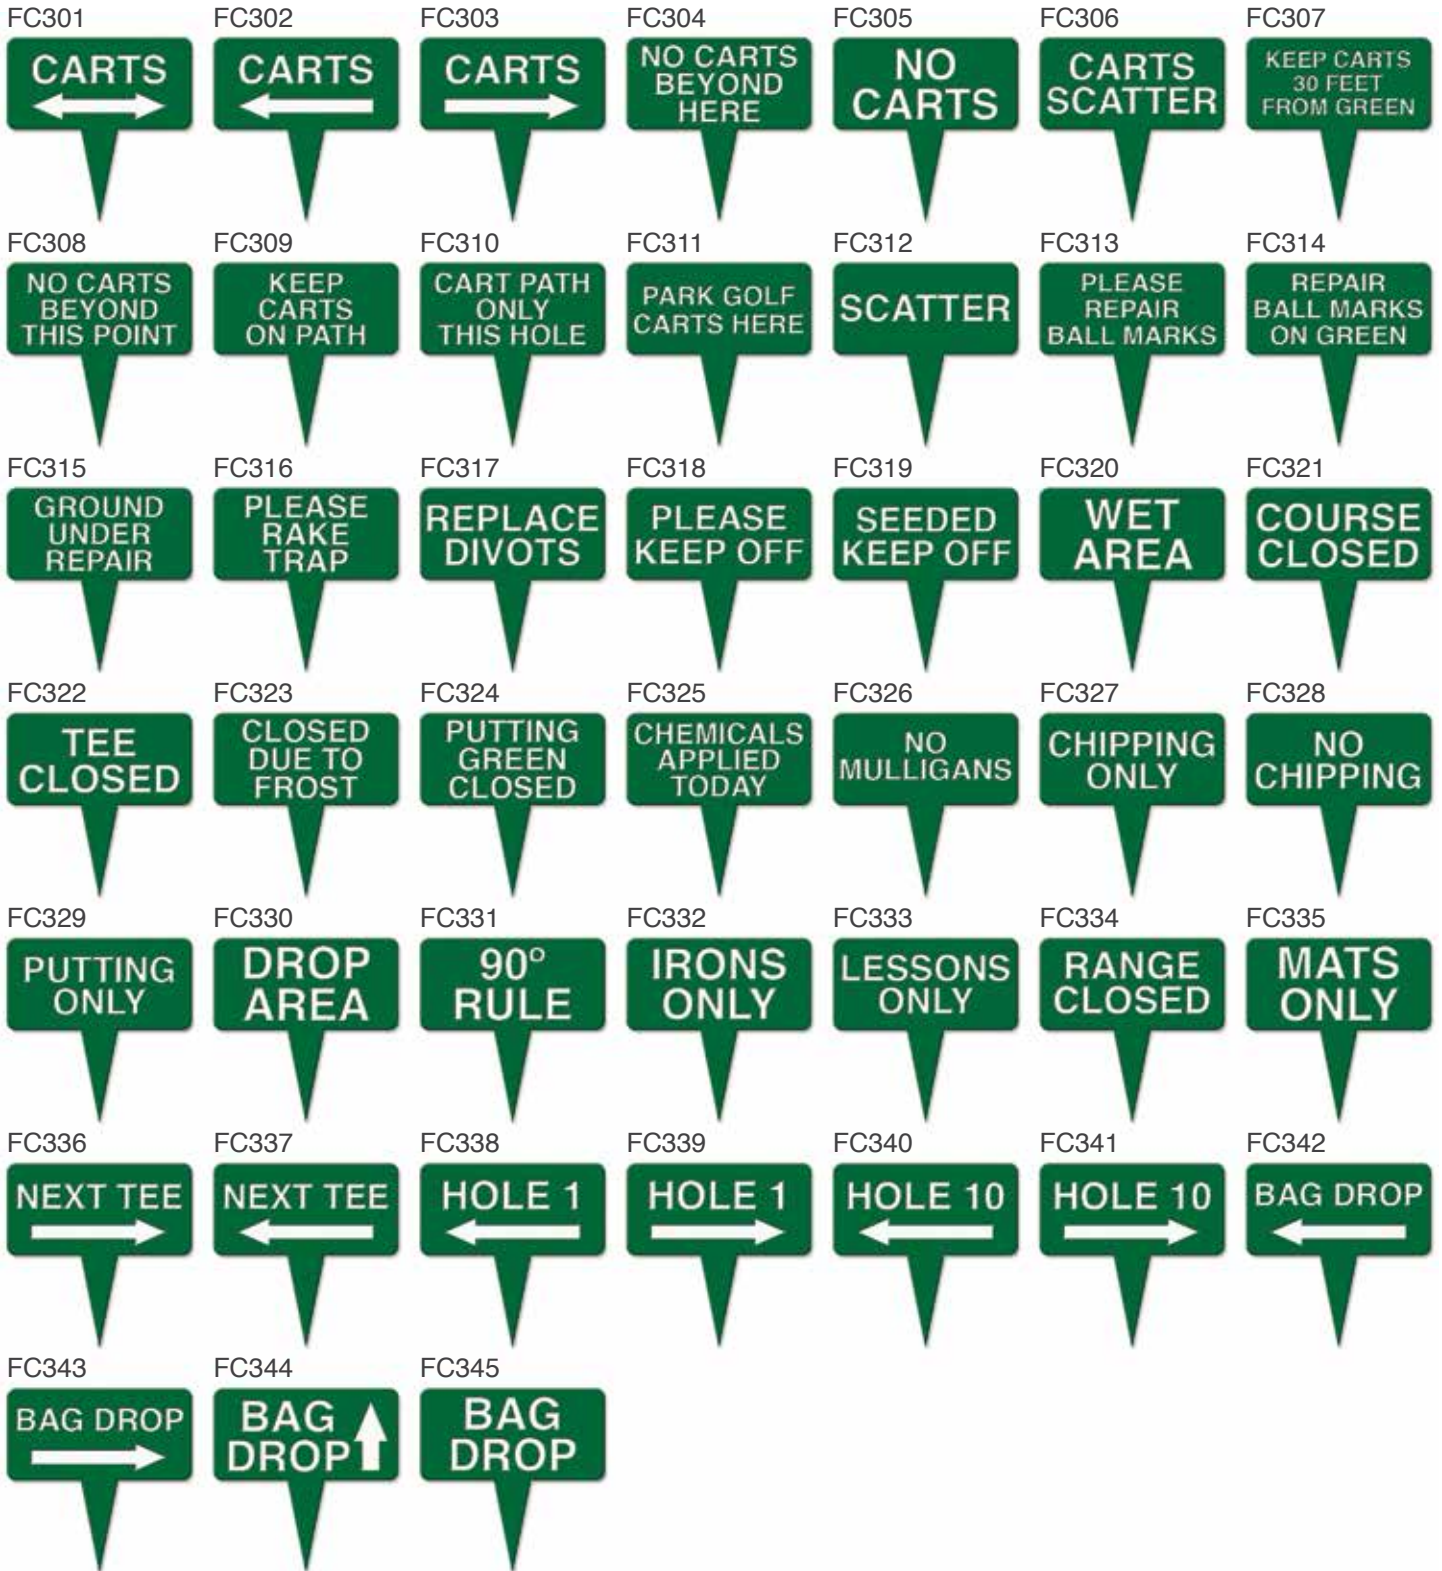

300 SERIES- MOBILE

10" x 10" - 300 SERIES SIGNS WITH INTEGRAL POLYMER SPIKE