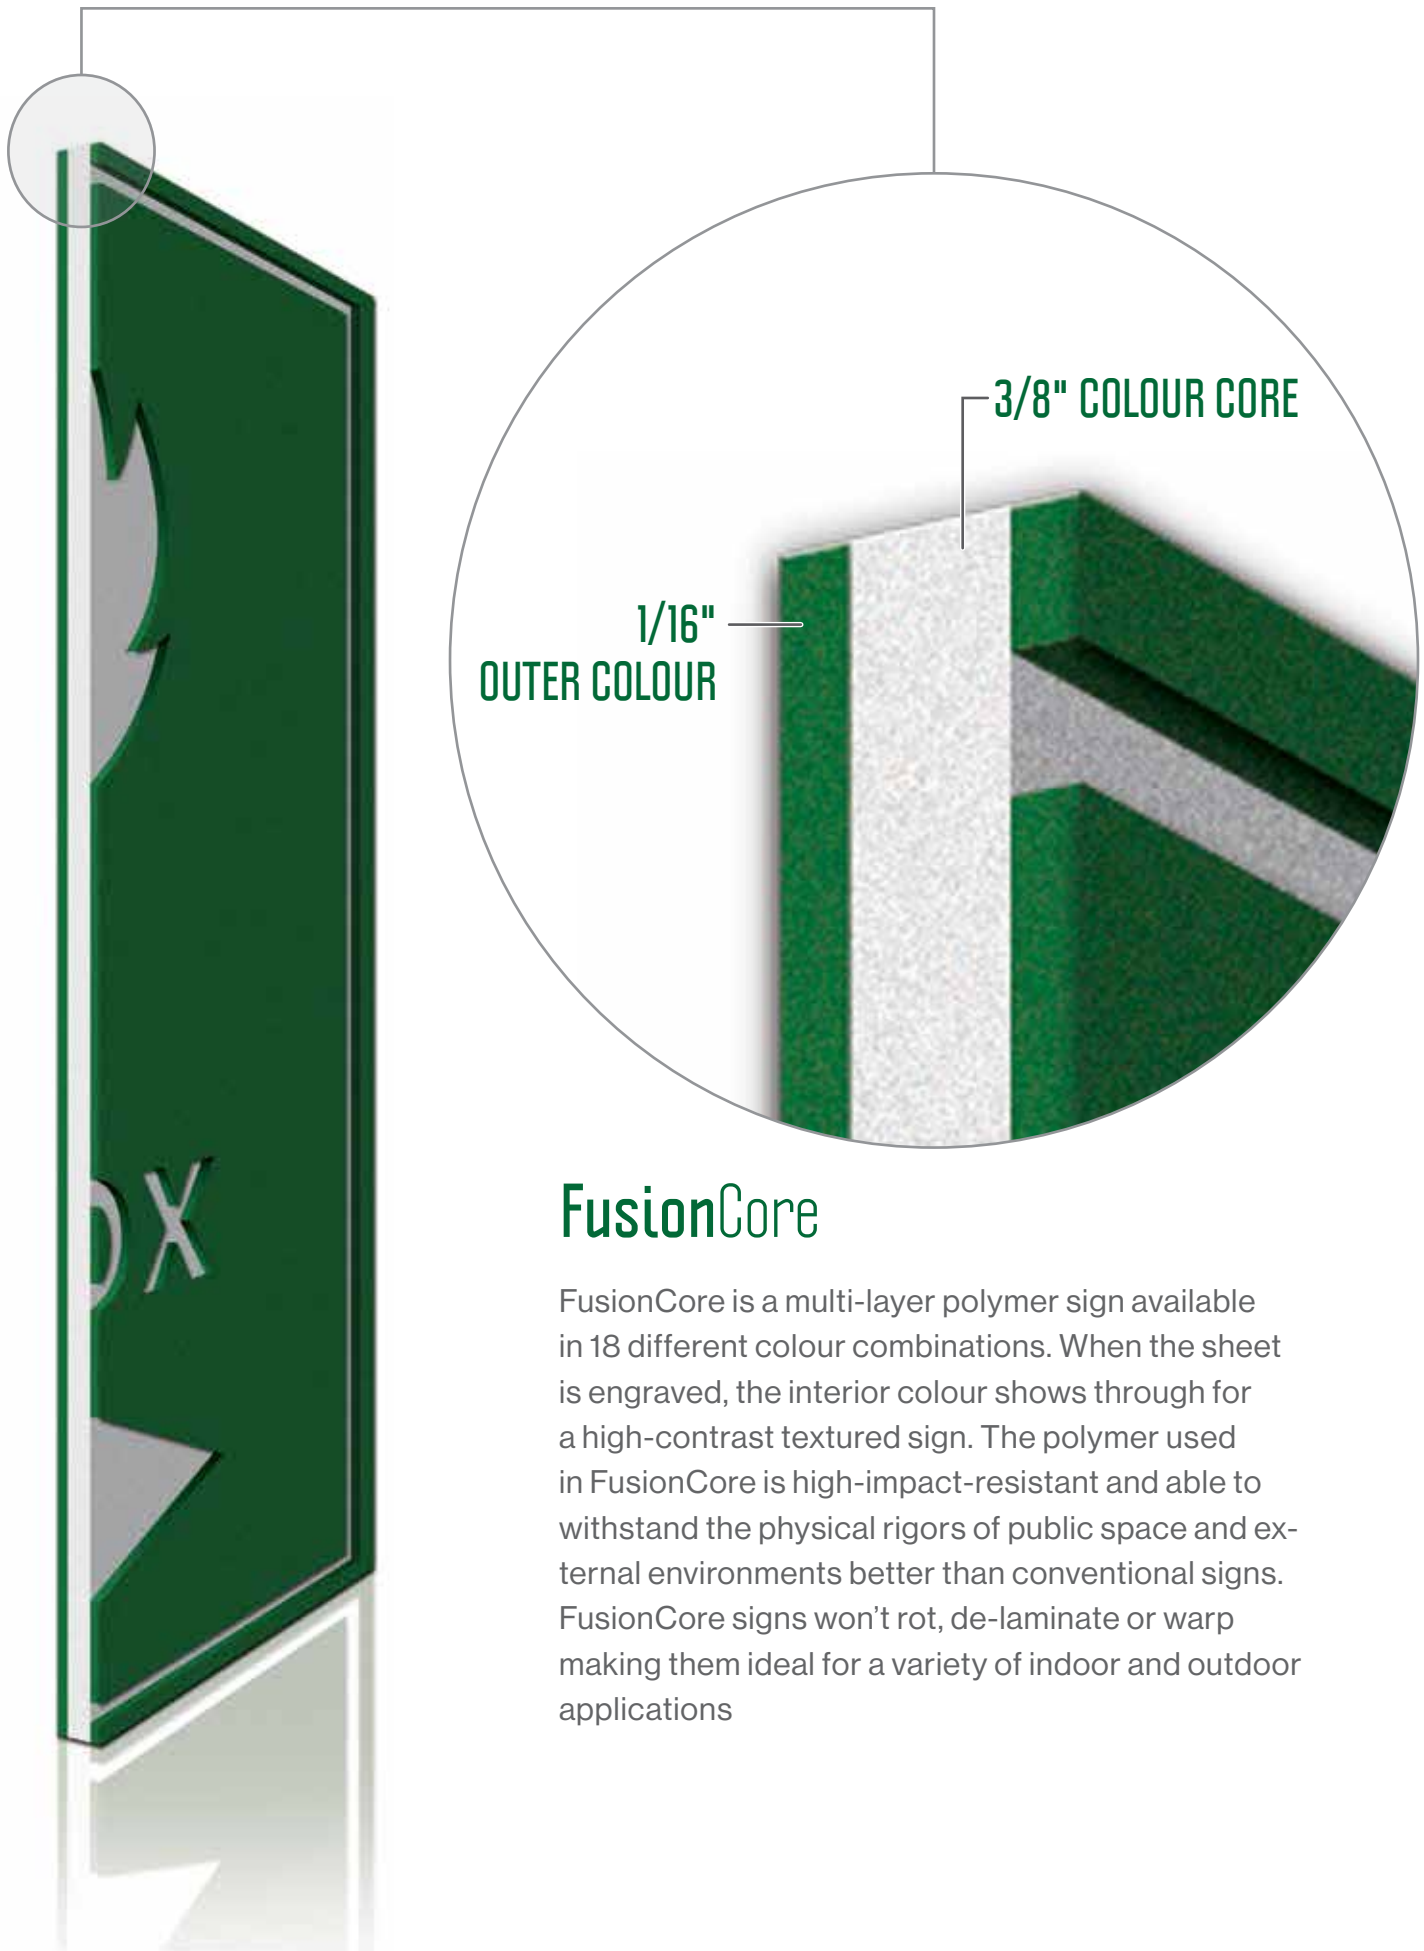

KIT 112 -6ft Post
Signs up to 17"x17"

.....*VALUES OF FUSIONCORE*.....

ECONOMICAL

A cost effective outdoor signage solution.

DURABLE

High-impact-resistant and able to withstand the physical rigours of public space and external environments. FusionCore signs won't rot, de-laminate or warp making them ideal for a variety of indoor and outdoor applications.

VERSATILE

Complete flexibility in shapes and sizes. FusionCore comes available in 18 different colourways, and with the ability to colourfill, options are virtually endless.

1/16"
OUTER COLOUR

3/8" COLOUR CORE